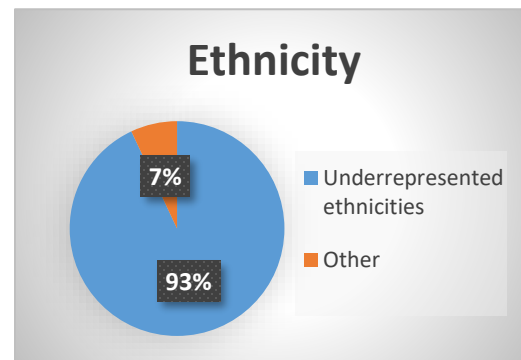

What is MESA?

MESA is changing the face of industry by developing a new generation of STEM leaders. Our programs fuel diversity by propelling historically underrepresented students toward STEM degrees and careers.

MESA serves 25,000 students at the pre-college, community college and university levels throughout California. We bridge classroom learning with real-world applications, and employ rigorous academics, leadership preparation, a peer community and collaborative problem-solving training to produce highly-skilled college graduates who meet 21st century workforce needs.

The White House, the Ford Foundation and the Silicon Valley Education Foundation have all recognized MESA for its innovative and effective academic development model. MESA is administered by the University of California Office of the President.

Who attends SLC?

1,000 Students from University of California, California State University and community college campuses across California

Average GPA: 3.56

Top Majors: Computer Science, Computer Engineering, & Mechanical Engineering

Student attendance from the following universities:

- **University of California:** Berkeley, Davis, Irvine, Los Angeles, Riverside, Santa Barbara, Santa Cruz
- **California State University:** Chico, Fresno, Long Beach, Los Angeles, Sacramento, San Diego, San Francisco, San Jose, Sonoma
- **Private Universities:** University of the Pacific, University of Southern California
- As well as students from **more than 40 California community colleges.**