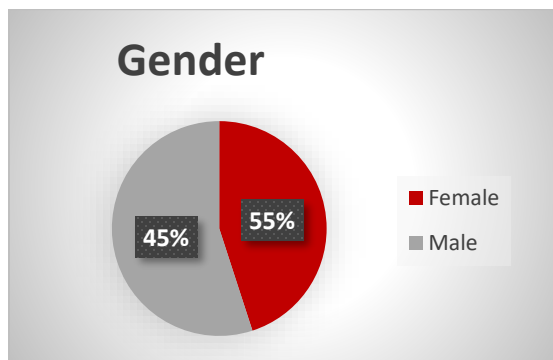

What is MESA?

MESA is changing the face of industry by developing a new generation of STEM leaders. Our programs fuel diversity by propelling historically underrepresented students toward STEM degrees and careers.

MESA serves 25,000 students at the pre-college, community college and university levels throughout California. We bridge classroom learning with real-world applications, and employ rigorous academics, leadership preparation, a peer community and collaborative problem-solving training to produce highly-skilled college graduates who meet 21st century workforce needs.

The White House, the Ford Foundation and the Silicon Valley Education Foundation have all recognized MESA for its innovative and effective academic development model. MESA is administered by the University of California Office of the President.

Who attends SLC?

1,000 Students from University of California, California State University and community college campuses across California

Average GPA: 3.56

Top Majors: Computer Science, Computer Engineering, & Mechanical Engineering

Student attendance from the following universities:

- **University of California:** Berkeley, Davis, Irvine, Los Angeles, Riverside, Santa Barbara, Santa Cruz
- **California State University:** Chico, Fresno, Long Beach, Los Angeles, Sacramento, San Diego, San Francisco, San Jose, Sonoma
- **Private Universities:** University of the Pacific, University of Southern California
- As well as students from **more than 40 California community colleges.**