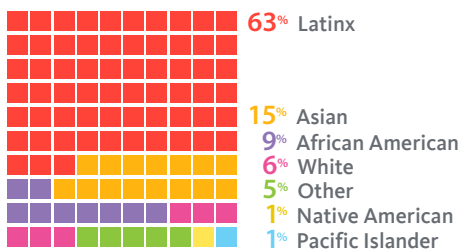

university *serving over a dozen public and private 4-year universities in California*

Diversity of MESA students

Top 5 Degrees of MESA undergrad students

1. 1 MECHANICAL ENGINEERING
2. 2 CIVIL ENGINEERING
3. 3 COMPUTER SCIENCE
4. 4 ELECTRICAL ENGINEERING
5. 5 COMPUTER ENGINEERING