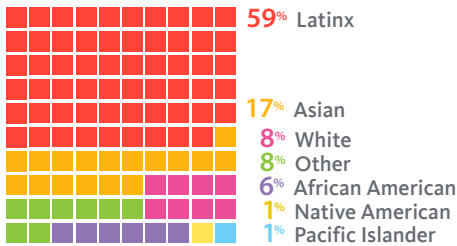

## college prep *serving over 350 middle schools and high schools throughout California*

Diversity of MESA students

MESA students are more likely to be admitted to UC than California students overall.