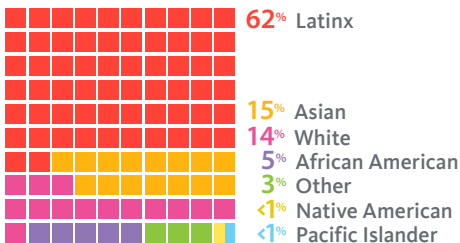

## college prep *serving over 350 middle schools and high schools throughout California*

Diversity of MESA students

MESA students are more likely to be admitted to UC than California students overall.

## community college *serving nearly 5,000 students in 40 community colleges throughout California*

Diversity of MESA students

*“MESA changed the way I studied, learned and supported those around me. I never imagined I could ever reach as high as I have.”*